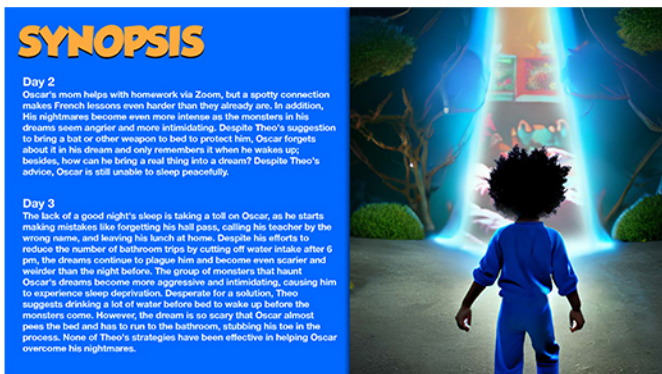

Personal

Pitch Deck for television series

(sample pages)